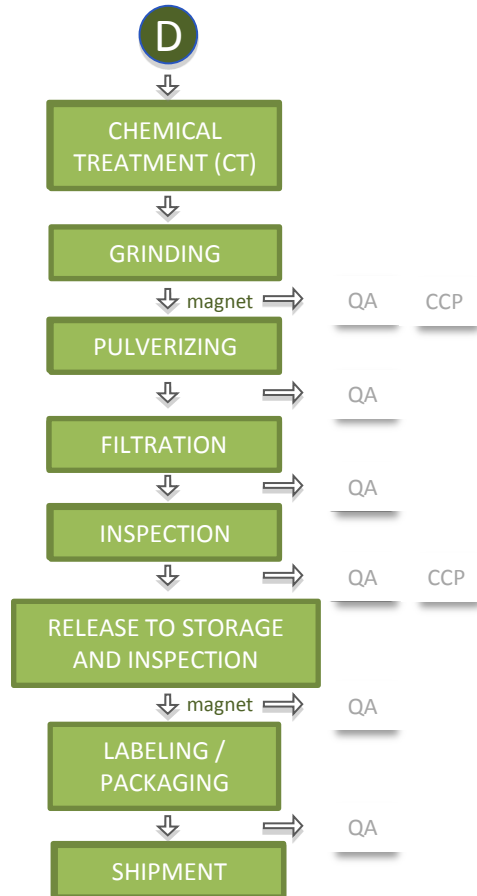

Coconut By-Products Manufacturing – Flow Diagram

Initial Process Flow
(all products use this initial process)

Coconut By-Products Manufacturing – Flow Diagram

Desiccated Coconut Process Flow

Coconut By-Products Manufacturing – Flow Diagram

Not use for these products

Quality Assurance / Inspection / Test

Critical Control Point

CT

QA

CCP

100% PURE & NATURAL

We Believe In Natural Living!

To order, call (203) 513-2691 or visit www.ctcoconut.com

Coconut By-Products Manufacturing – Flow Diagram

Coconut Flour Process Flow

Not use for these product	<u>CT</u>
Quality Assurance / Inspection / Test	<u>QA</u>
Critical Control Point	<u>CCP</u>

Coconut By-Products Manufacturing – Flow Diagram

Creamed Coconut Process Flow

Not use for these product CT

Quality Assurance / Inspection / Test QA

Critical Control Point CCP