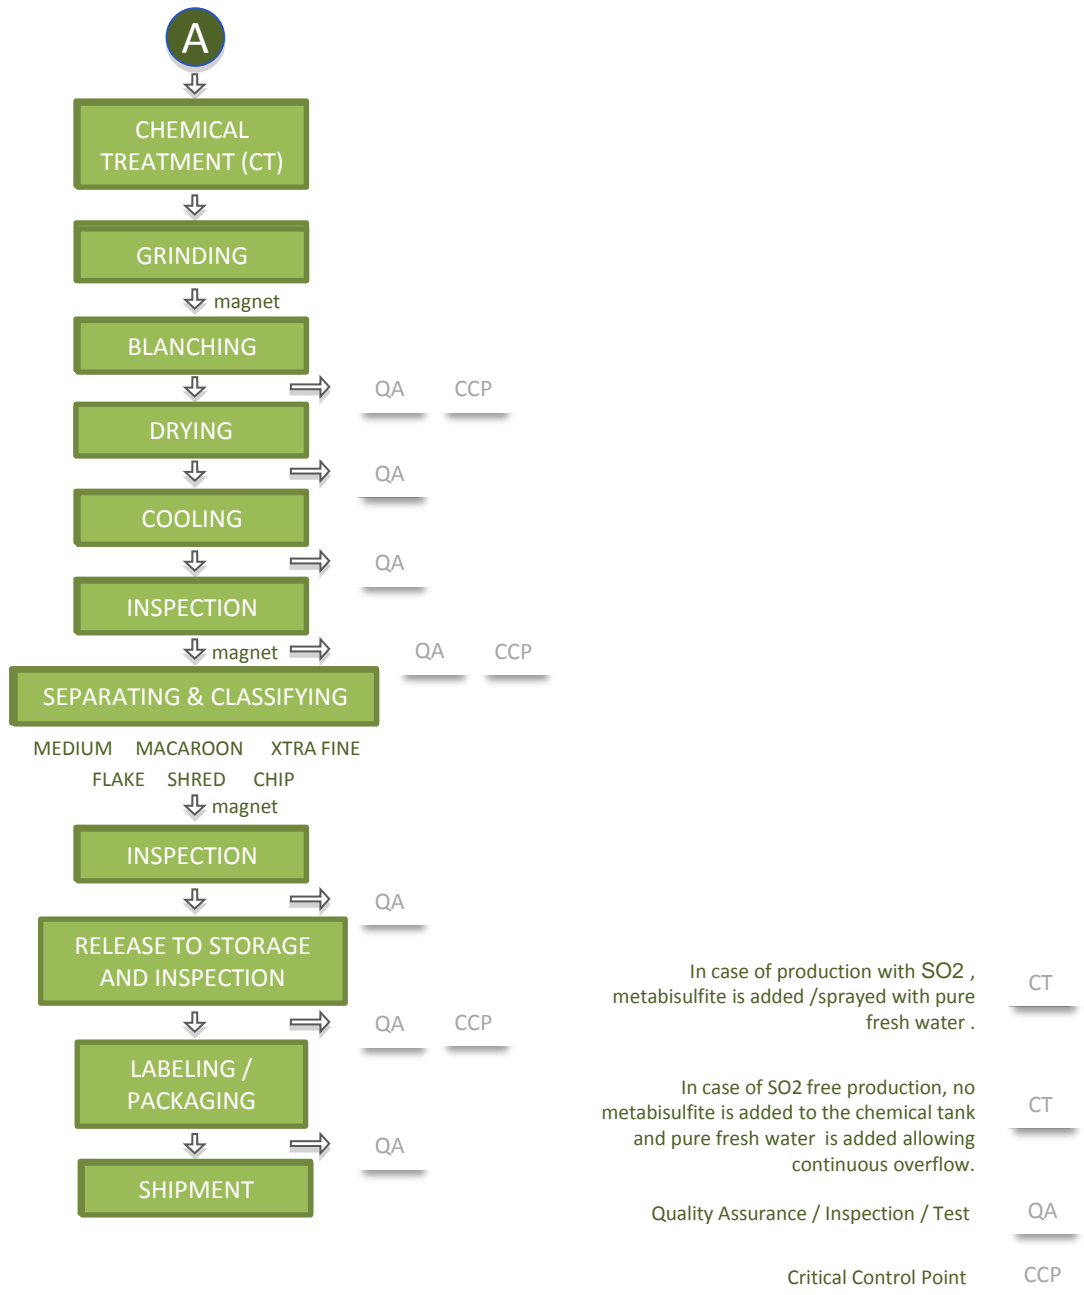

Coconut By-Products Manufacturing – Flow Diagram

Initial Process Flow
(all products use this initial process)

Coconut By-Products Manufacturing – Flow Diagram

Desiccated Coconut Process Flow

Coconut By-Products Manufacturing – Flow Diagram

Coconut Milk and Coconut Cream Process Flow

Coconut By-Products Manufacturing – Flow Diagram

Virgin Coconut Oil Types A & B Process Flow

Virgin Oil Type A = 1st press
Virgin Oil Type B = 2nd and 3rd presses

Not use for these products

Quality Assurance / Inspection / Test

Critical Control Point

CT

QA

CCP

100% PURE & NATURAL

We Believe In Natural Living!

Coconut By-Products Manufacturing – Flow Diagram

Creamed Coconut Process Flow

Not use for these product CT

Quality Assurance / Inspection / Test QA

Critical Control Point CCP