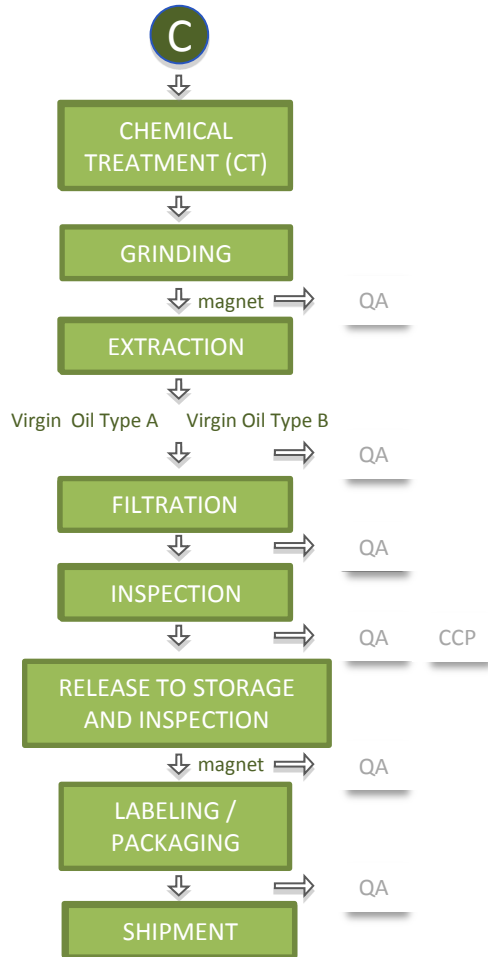

Coconut By-Products Manufacturing – Flow Diagram

Virgin Coconut Oil Types A & B Process Flow

Virgin Oil Type A = 1st press
Virgin Oil Type B = 2nd and 3rd presses

Not use for these products

Quality Assurance / Inspection / Test

Critical Control Point

CT

QA

CCP

100% PURE & NATURAL

We Believe In Natural Living!

To order, call (203) 513-2691 or visit www.ctcoconut.com