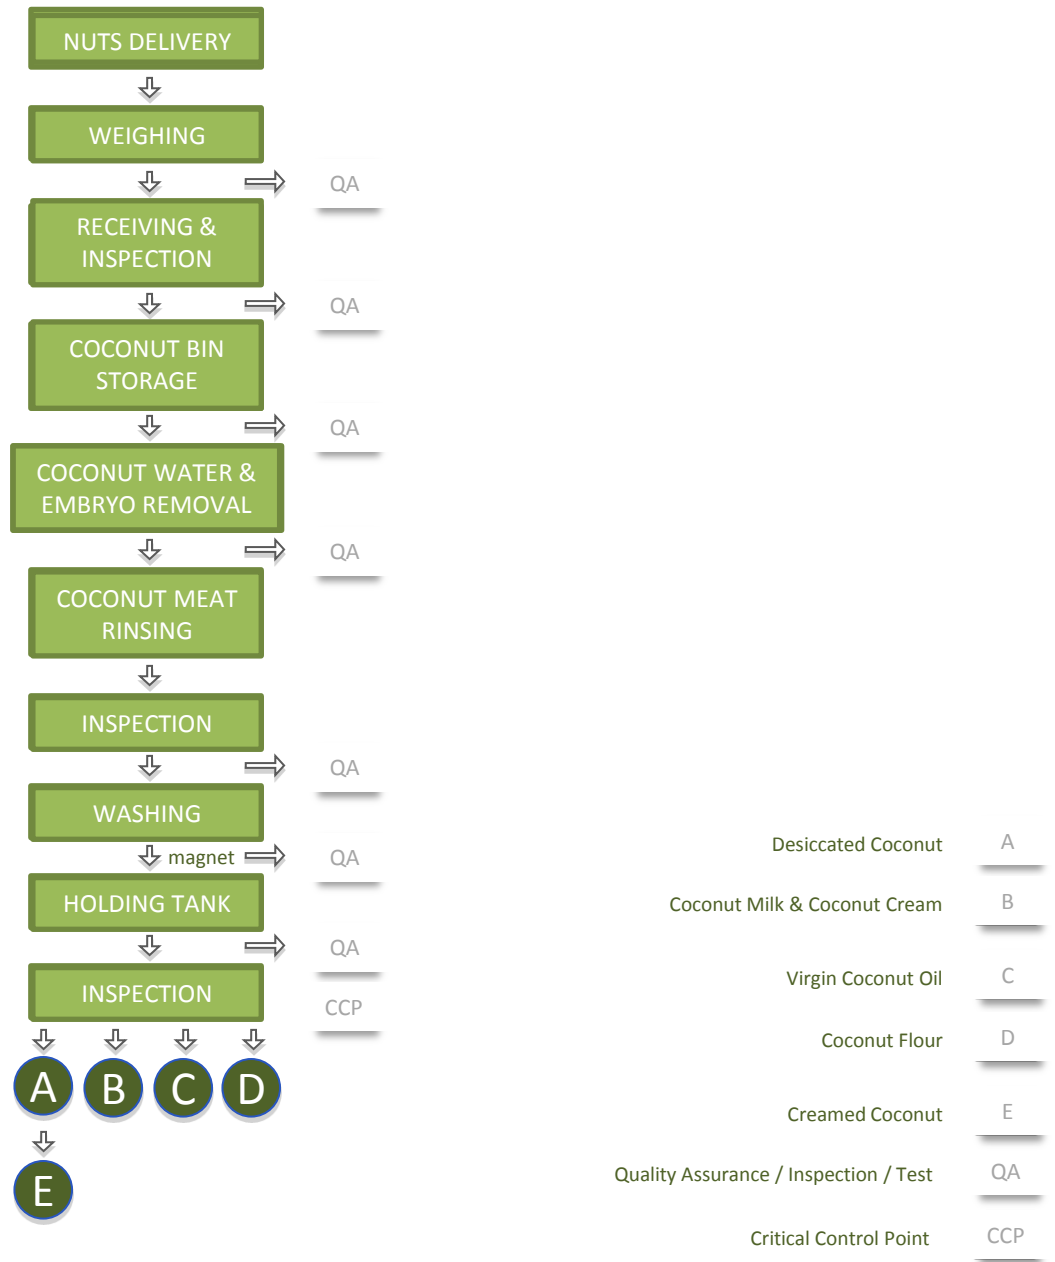

Coconut By-Products Manufacturing – Flow Diagram

Initial Process Flow
(all products use this initial process)

Coconut By-Products Manufacturing – Flow Diagram

Desiccated Coconut Process Flow

Coconut By-Products Manufacturing – Flow Diagram

Coconut Milk and Coconut Cream Process Flow

Coconut By-Products Manufacturing – Flow Diagram

Virgin Coconut Oil Types A & B Process Flow

Virgin Oil Type A = 1st press
Virgin Oil Type B = 2nd and 3rd presses

Not use for these products

Quality Assurance / Inspection / Test

Critical Control Point

CT

QA

CCP

100% PURE & NATURAL

We Believe In Natural Living!

Coconut By-Products Manufacturing – Flow Diagram

Creamed Coconut Process Flow

Not use for these product CT

Quality Assurance / Inspection / Test QA

Critical Control Point CCP