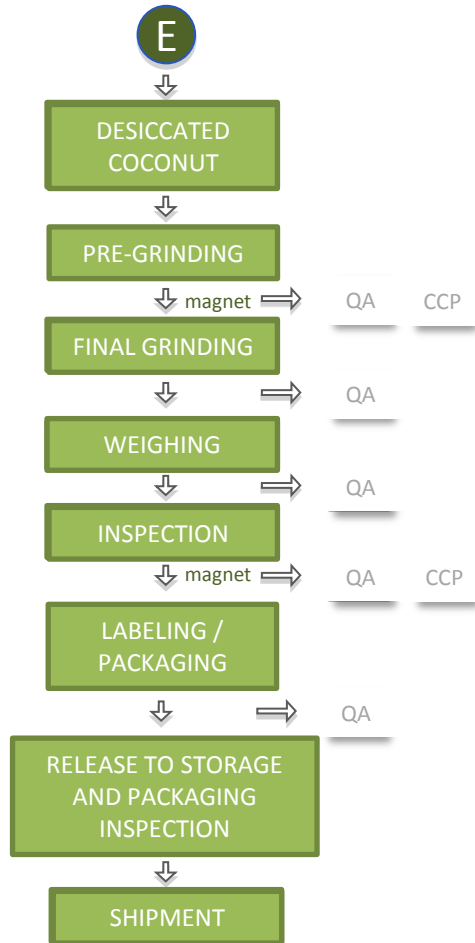

Coconut By-Products Manufacturing – Flow Diagram

Initial Process Flow
(all products use this initial process)

Coconut By-Products Manufacturing – Flow Diagram

Desiccated Coconut Process Flow

Coconut By-Products Manufacturing – Flow Diagram

Not use for these products

Quality Assurance / Inspection / Test

Critical Control Point

CT

QA

CCP

100% PURE & NATURAL

We Believe In Natural Living!

To order, call (203) 513-2691 or visit www.ctcoconut.com

Coconut By-Products Manufacturing – Flow Diagram

Coconut Flour Process Flow

Not use for these product	<u>CT</u>
Quality Assurance / Inspection / Test	<u>QA</u>
Critical Control Point	<u>CCP</u>

Coconut By-Products Manufacturing – Flow Diagram

Creamed Coconut Process Flow

Not use for these product CT

Quality Assurance / Inspection / Test QA

Critical Control Point CCP